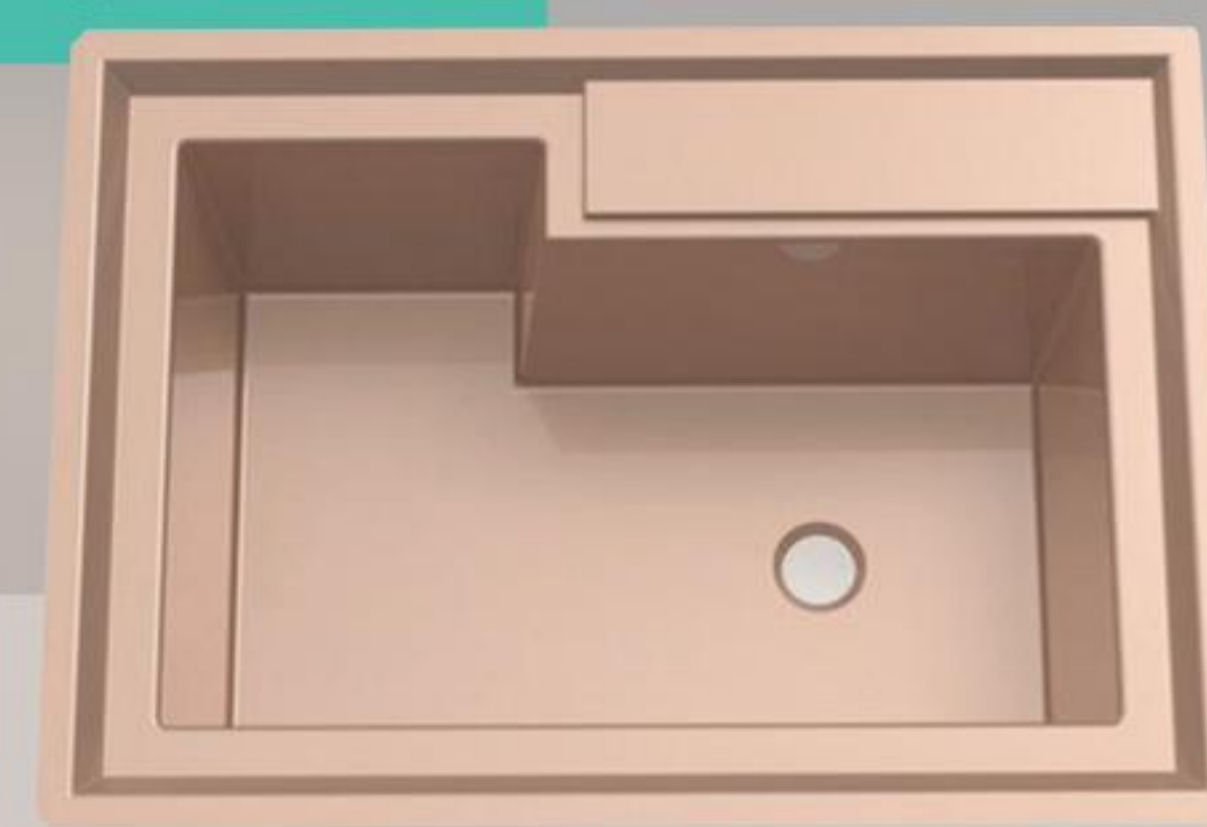

PS - 141

L:80
W: 52
H:19

This company was the first in Iran to develop the technology for surface-mounted sinks. Built-in sink basins are interchangeable with surface-mounted sink basins, and no screwing feature of this series is required in any of the products on the market. In keeping with its goals of customer satisfaction, the AMITIS brand has made it possible to produce a variety of dishwashers and sinks in a variety of sizes and colors in order to provide all customers with the desired and refined products.