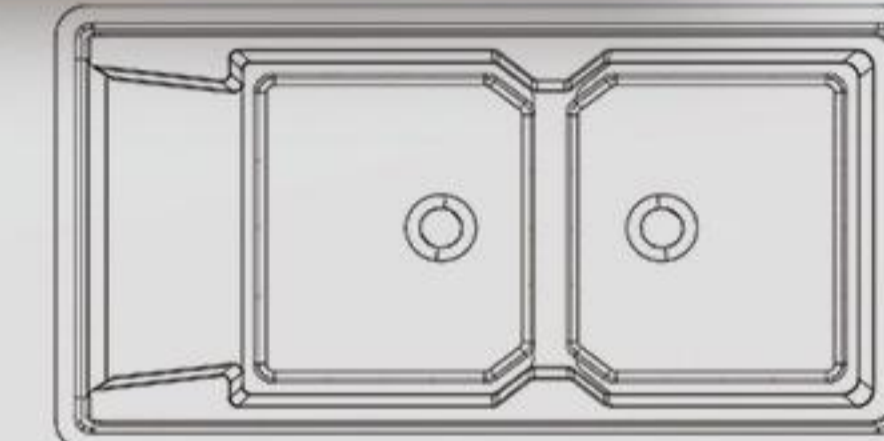

L:100
W: 52
H:21