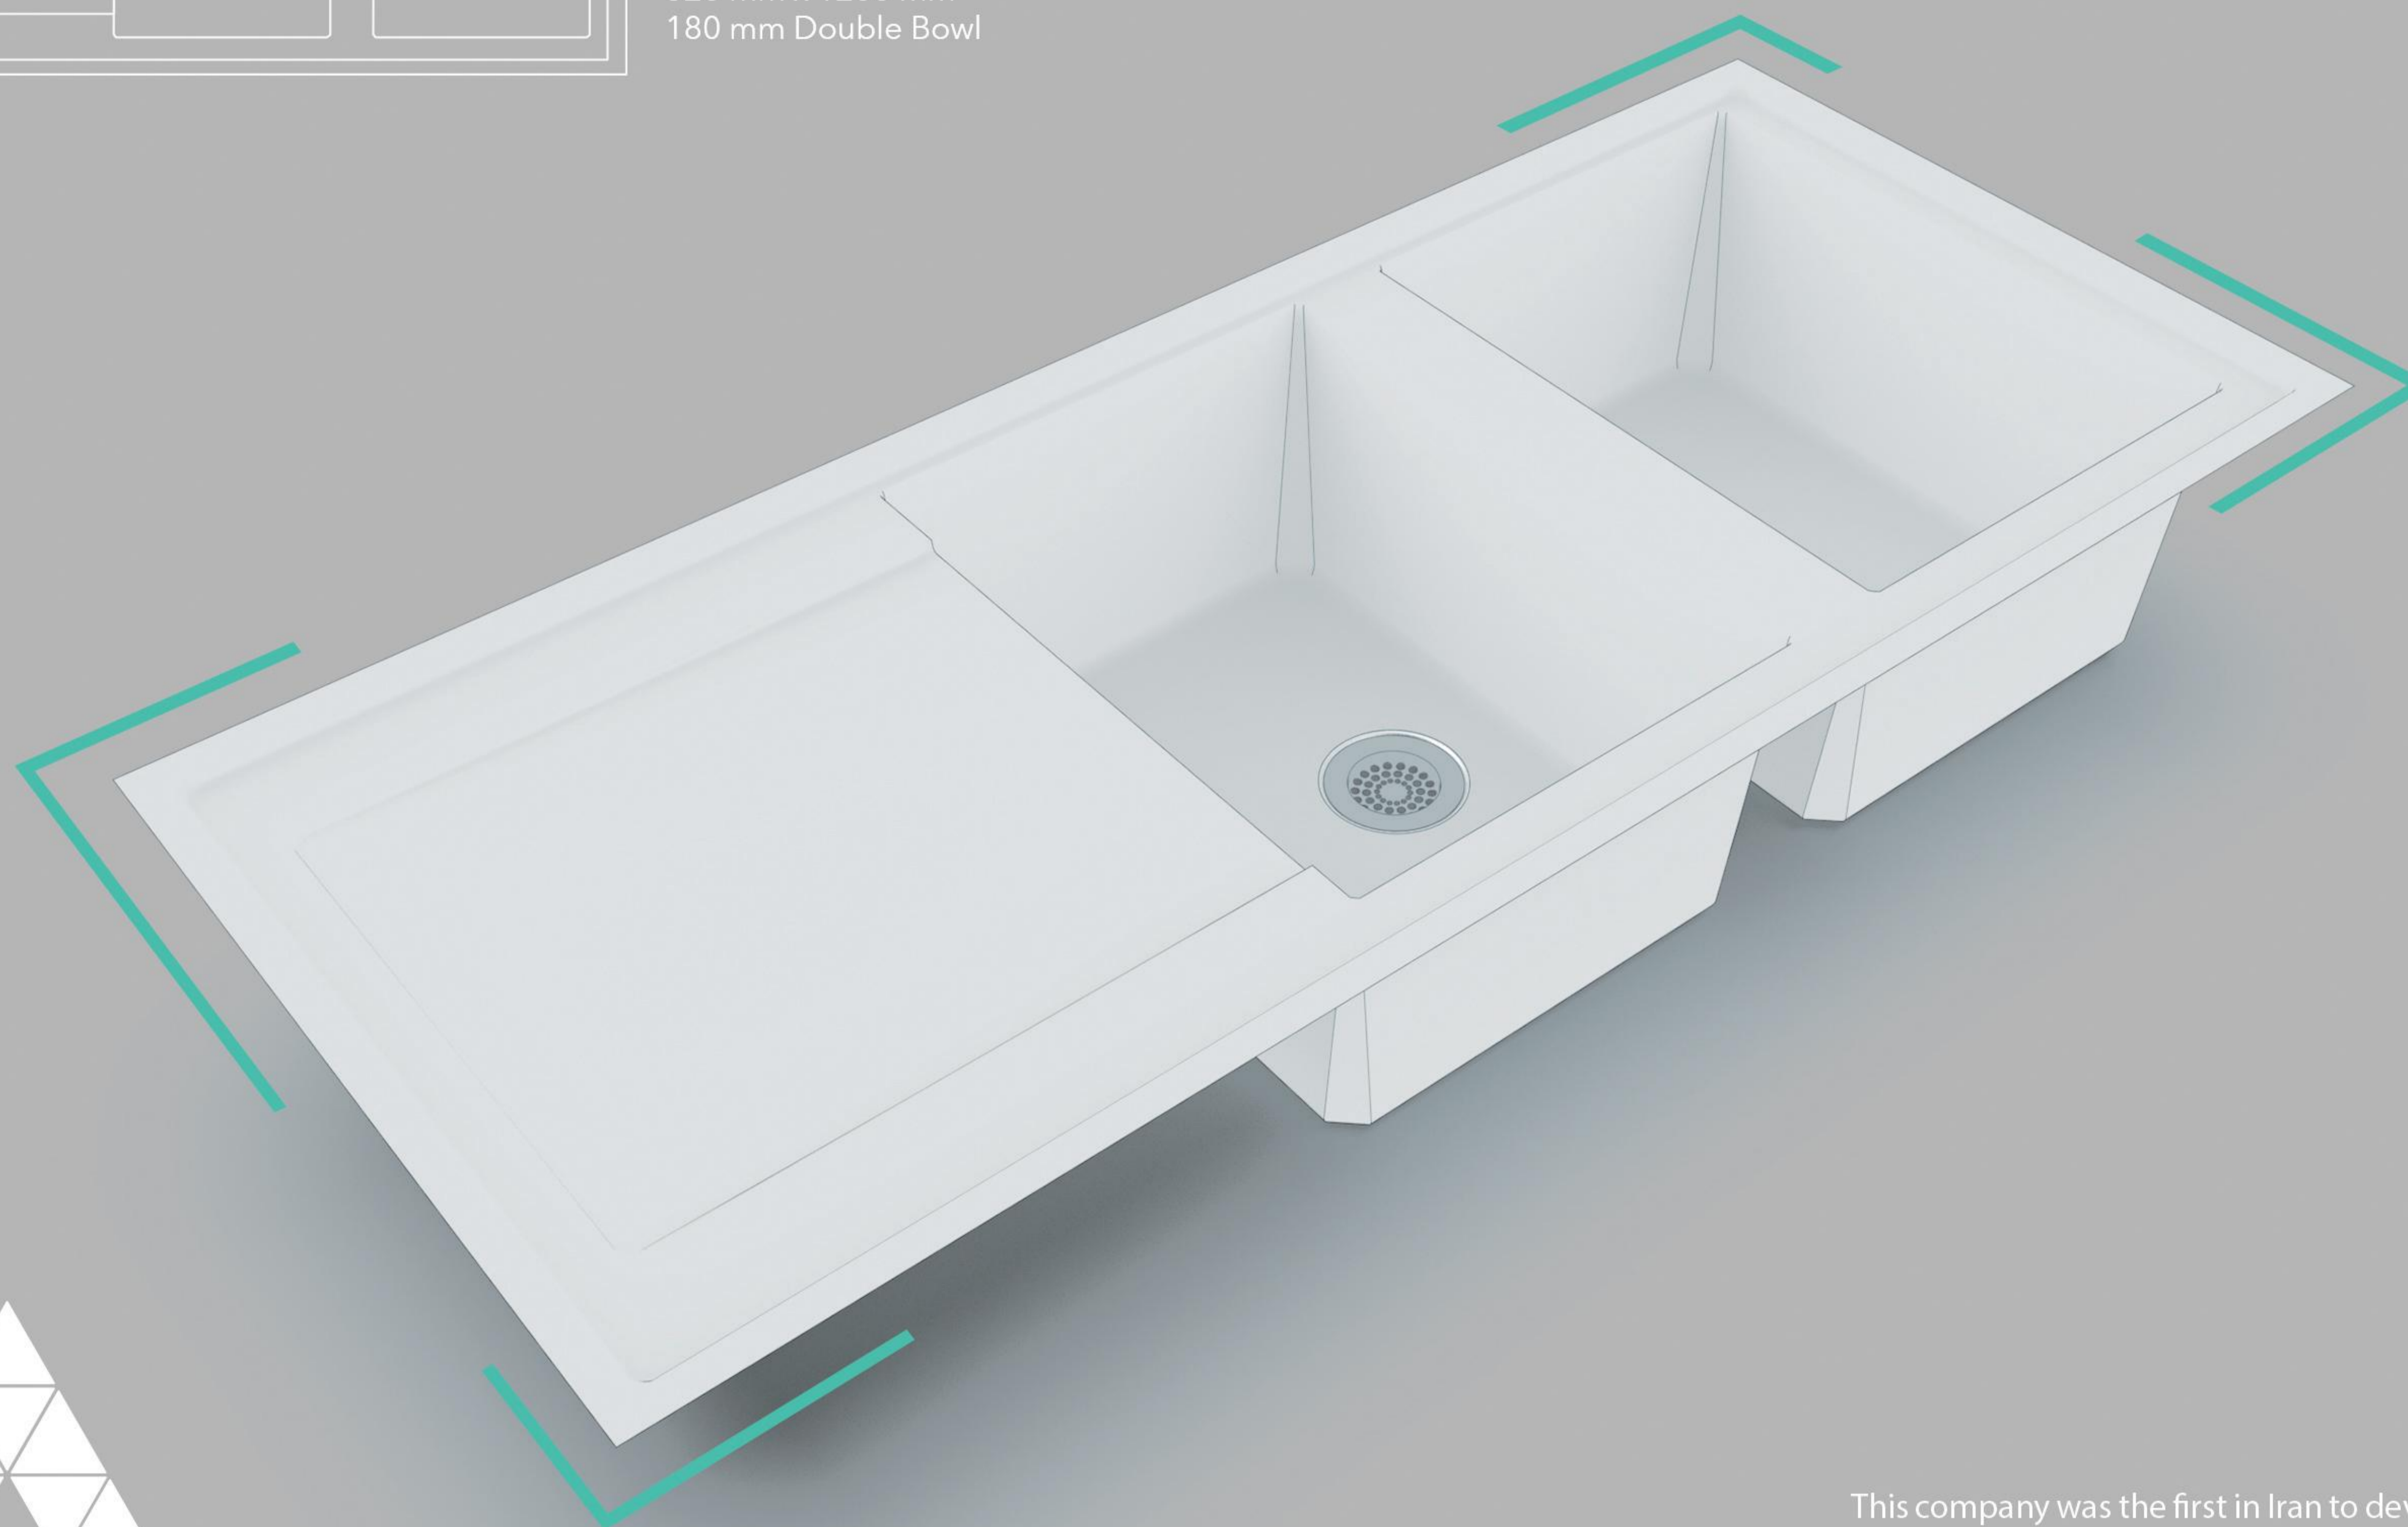

SNAPSHOT
GREAT LOOKS FOR

STYLE SOURCE
OUR PICK OF THE

AMITIS

WWW.AMITIS.ORG

reddot design award
honourable mention

THAT PORTRAY EXCELLENCE

SINKS WASH BASINS DOORS

■ نمونه چهارچوب انحصاری آمیتیس جهت آب بندی بهتر همراه با بست های چنگلی

This minimalist sink has been cleverly designed to achieve the maximum amount possible from a single blow, owing to a small ledge recessed into the side of the sink

520 mm x 1200 mm
180 mm Double Bowl

ELECTROSINKS DESIGN AND TECHNOLOGY

This company was the first in Iran to develop the technology for surface-mounted sinks. Built-in sink basins are interchangeable with surface-mounted sink basins, and no screwing feature of this series is required in any of the products on the market.