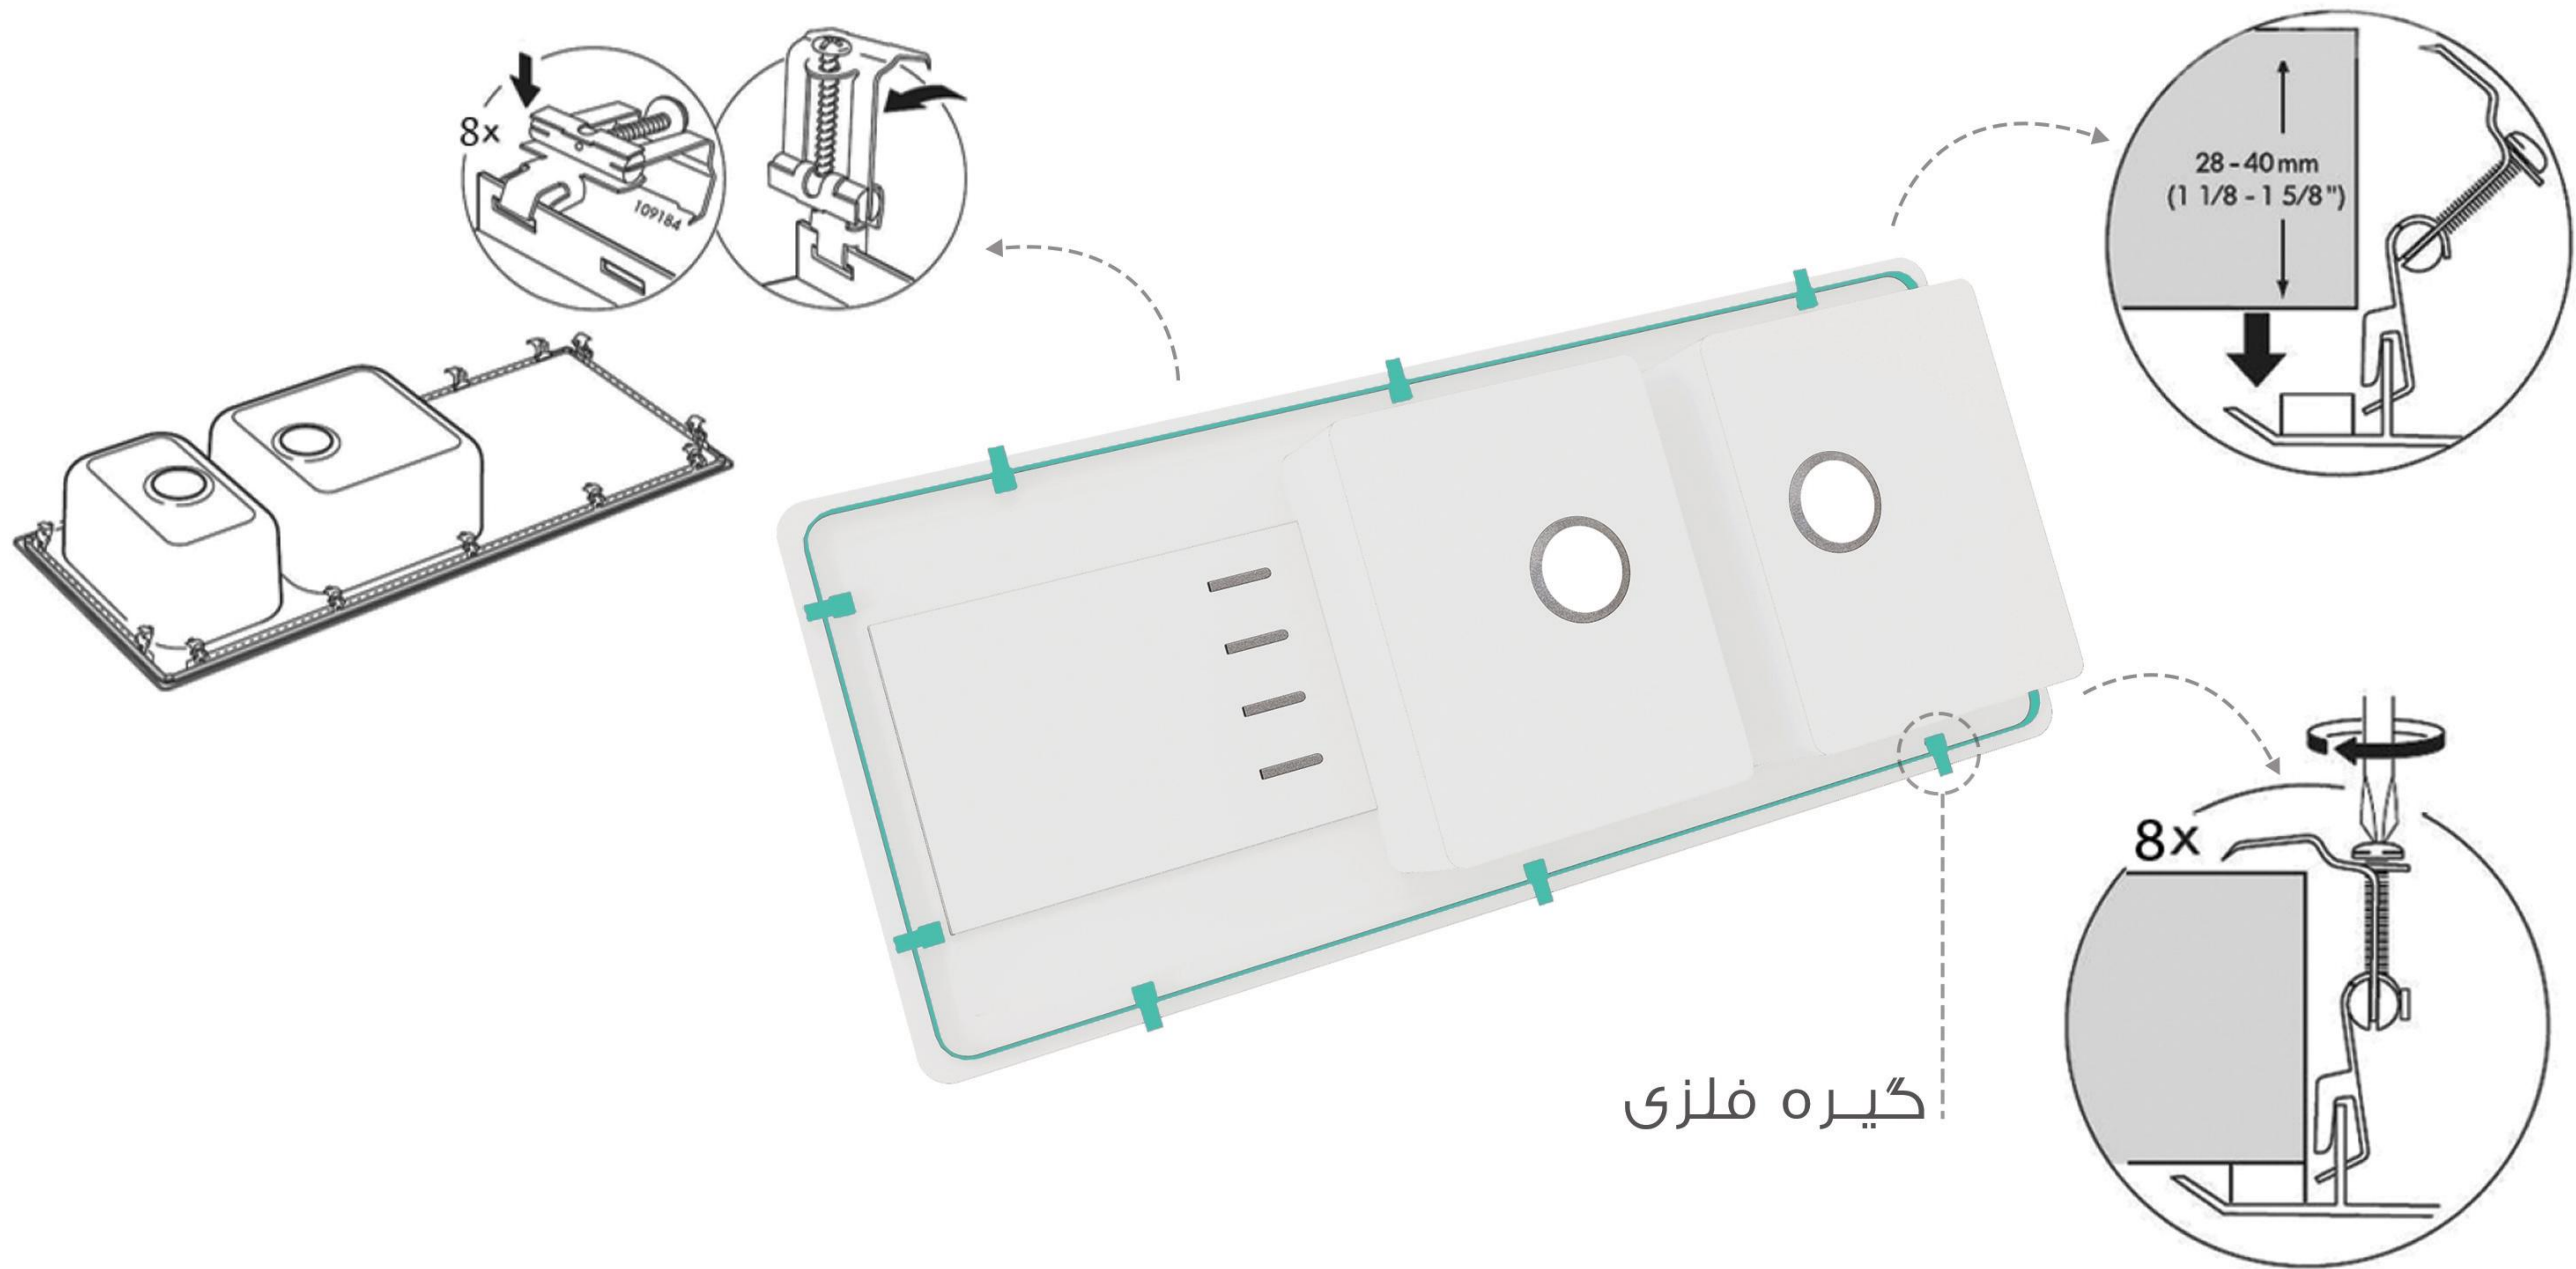

This minimalist sink has been cleverly designed to achieve the maximum amount possible from a single blow, owing to a small ledge recessed into the side of the sink

520 mm x 1200 mm
180 mm Double Bowl

ELECTROSINKS DESIGN AND TECHNOLOGY

This company was the first in Iran to develop the technology for surface-mounted sinks. Built-in sink basins are interchangeable with surface-mounted sink basins, and no screwing feature of this series is required in any of the products on the market.