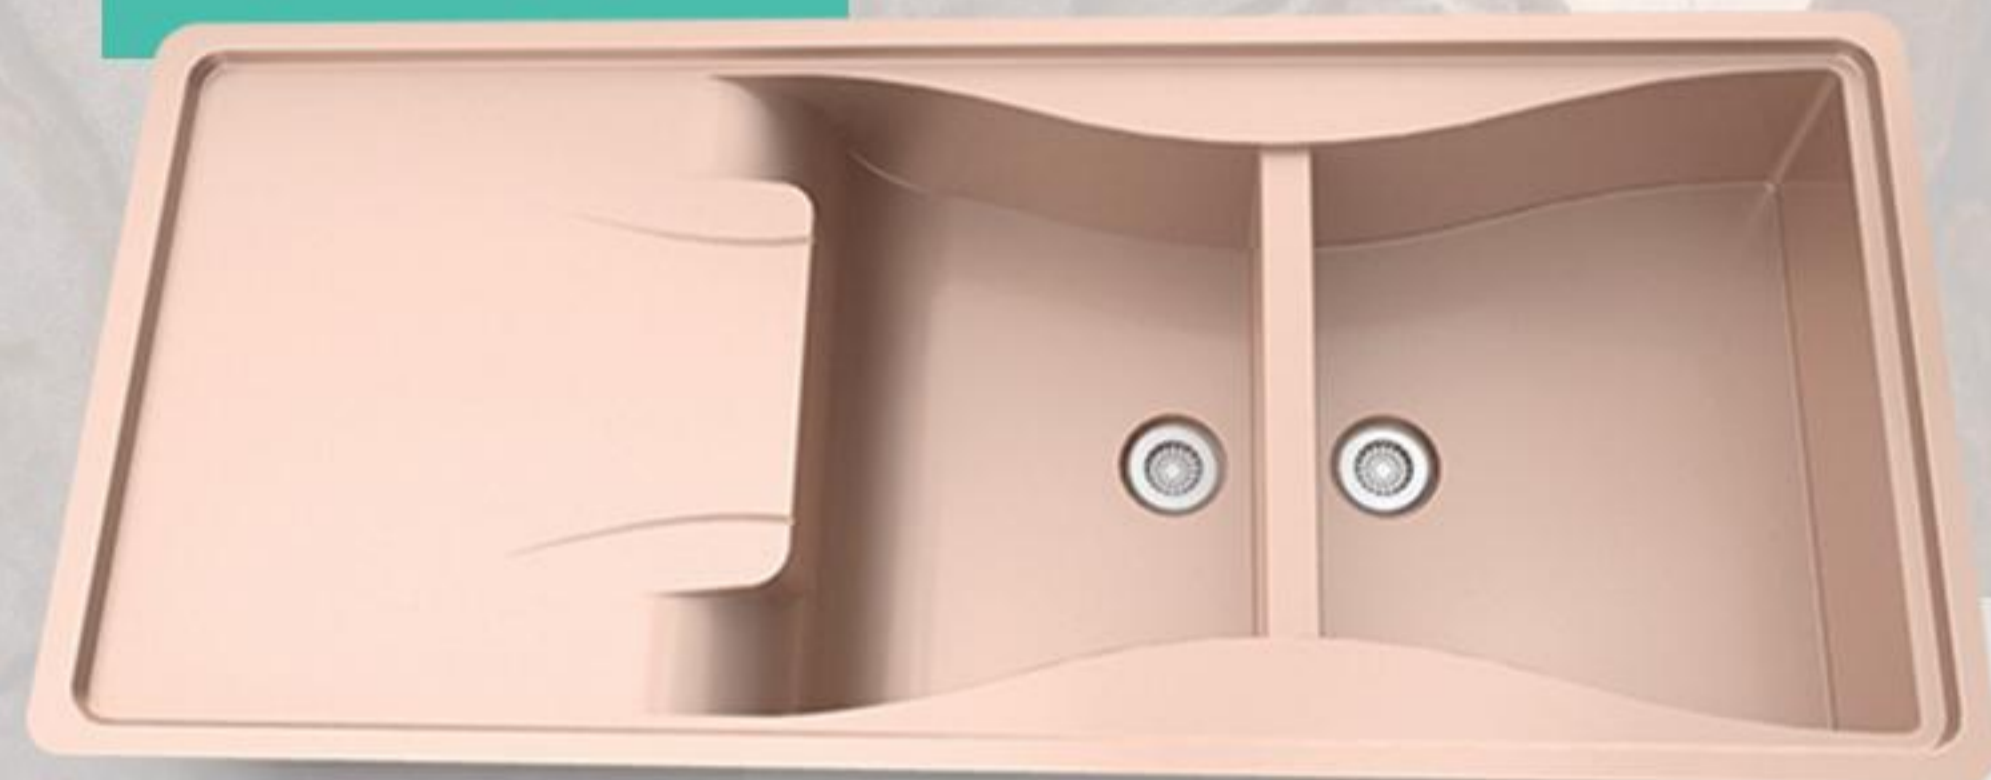

AMITIS

Sink
COLLECTION

PS - 135

L:120
W:52
H: 22

PS - 140

L:120
W: 52
H:23

برای مشاهده اطلاعات بیشتر اسکن کنید

This minimalist sink has been cleverly designed to achieve the maximum amount possible from a single blow, owing to a small ledge recessed into the side of the sink