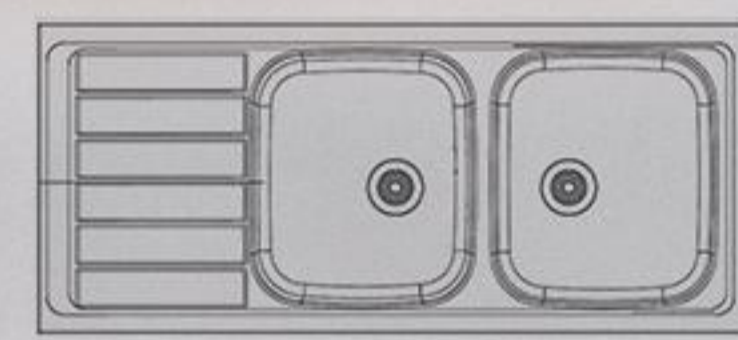

L:120
W: 52
H:21.5