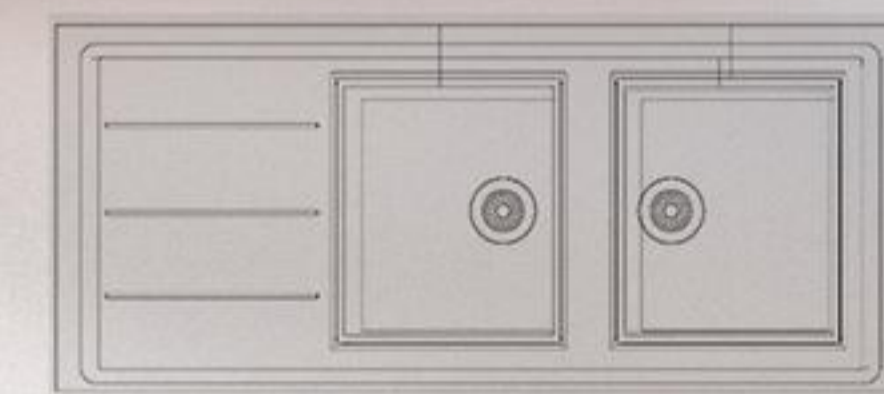

L:120
W: 52
H:21.5