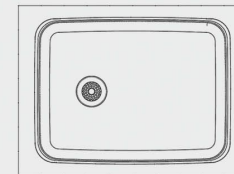

AMITIS

Sink

COLLECTION

L:50
W: 52
H:17.5

PS -131

L: 70
W: 52
H:18,12.5

PS -113

L:100
W: 52
H:19.5

Sink

COLLECTION

This minimalist sink has been cleverly designed to achieve the maximum amount possible from a single blow, owing to a small ledge recessed into the side of the sink

L: 70
W: 52
H:19.5

PS -114