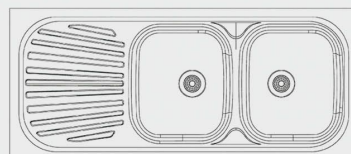

Sink

COLLECTION

L:120
W: 52
H: 20

L:120
W: 52
H :22

L:120
W: 52
H: 20.5

L: 120
W: 52
H:18.5

The production of various types of sinks in a variety of designs, sizes and colors, as well as various types of washings including mirrors and cabin 100% waterproof and washable, the production of kitchen island, counter, conference desk, desk and wall Amiris stones

Sink

COLLECTION

This minimalist sink has been cleverly designed to achieve the maximum amount possible from a single blow, owing to a small ledge recessed into the side of the sink

L:120
W: 52
H:17.5,21.5

L:120
W: 52
H: 22

L:120
W: 52
H: 20

L:120
W: 52
H:19

2019 COLLECTION

AMITIS