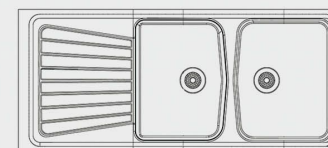

L:120
W: 52
H: 20