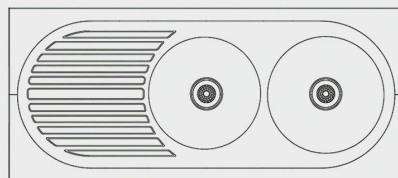

Sink

COLLECTION

L:50
W: 52
H:17.5

L: 70
W: 52
H:18,12.5

L:100
W: 52
H:19.5

L:130
W: 52
H: 20

The production of various types of sinks in a variety of designs, sizes and colors, as well as various types of washings including mirrors and cabin 100% waterproof and washable, the production of kitchen island, counter, conference desk, desk and wall Amitis stones

Sink

COLLECTION

This minimalist sink has been cleverly designed to achieve the maximum amount possible from a single blow, owing to a small ledge recessed into the side of the sink

L: 70
W: 52
H:19.5

L: 52
W: 52
H:17.5

L:52
W: 52
H:16.5

L:48
W: 48
H:16.5

2019 COLLECTION

AMITIS