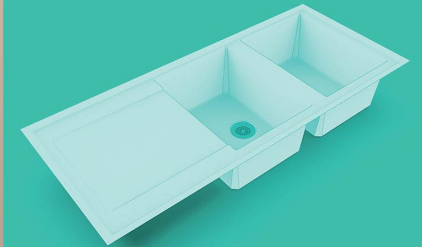

520 mm x 1200 mm
180 mm Double Bowl

The production of various types of sinks in a variety of designs, sizes and colors, as well as various types of washings including mirrors and cabin 100% waterproof and washable, the production of kitchen island, counter, conference desk, desk and wall Amitis stones