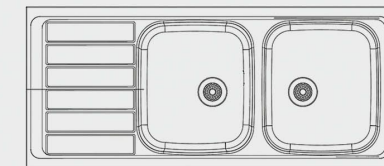

PS -109

L:100
W: 52
H: 23

PS -133

L:105
W: 52
H:21

PS -108

L:120
W: 52
H: 23

PS -125

The production of various types of sinks in a variety of designs, sizes and colors, as well as various types of washings including mirrors and cabin 100% waterproof and washable, the production of kitchen island, counter, conference desk, desk and wall Amitis stones