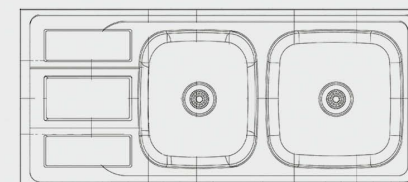

Sink

COLLECTION

L:120
W: 52
H: 22

L:120
W: 52
H: 22

Sink

COLLECTION

This minimalist sink has been cleverly designed to achieve the maximum amount possible from a single blow, owing to a small ledge recessed into the side of the sink

L: 105
W: 52
H:18,12.5

L:120
W: 52
H: 21

L:120
W: 52
H: 20.5

L:105
W: 52
H:19,17.5

2019 COLLECTION

AMITIS

- قابلیت پیچ خوری سینک های روکار
- وجود بست های فلزی در پشت سینک های توکار موجب سهولت نصب می گردد.
- قابلیت ترمیم و پولیش خوری
- تنوع در طرح سینک ها

The production of various types of sinks in a variety of designs, sizes and colors, as well as various types of washings including mirrors and cabin 100% waterproof and washable, the production of kitchen island, counter, conference desk, desk and wall Amitis stones