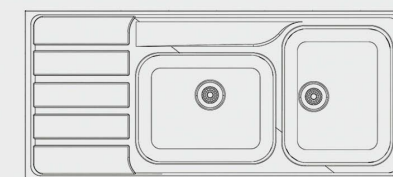

Sink

COLLECTION

L:120
W: 52
H: 22

L:120
W: 52
H: 22

Sink

COLLECTION

This minimalist sink has been cleverly designed to achieve the maximum amount possible from a single blow, owing to a small ledge recessed into the side of the sink

L: 105
W: 52
H:18,12.5

L:120
W: 52
H: 21

L:120
W: 52
H: 20.5

L:105
W: 52
H:19,17.5

2019 COLLECTION

AMITIS

- قابلیت پیچ خوری سینک های روکار
- وجود بست های فلزی در پشت سینک های توکار موجب سهولت نصب می گردد.
- قابلیت ترمیم و پولیش خوری
- تنوع در طرح سینک ها

The production of various types of sinks in a variety of designs, sizes and colors, as well as various types of washings including mirrors and cabin 100% waterproof and washable, the production of kitchen island, counter, conference desk, desk and wall Amitis stones