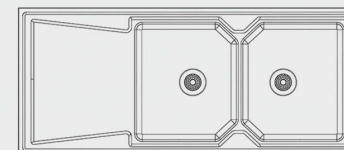

L:120
W: 52
H: 22