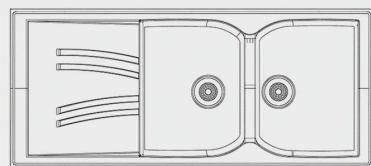

2019 COLLECTION

AMITIS

Sink

COLLECTION

L:120
W: 52
H: 22

PS -126

L:120
W: 52
H: 22

PS -127

Sink

COLLECTION

This minimalist sink has been cleverly designed to achieve the maximum amount possible from a single blow, owing to a small ledge recessed into the side of the sink

L: 105
W: 52
H:18,12.5