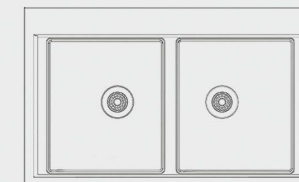

Sink

COLLECTION

Sink

COLLECTION

This minimalist sink has been cleverly designed to achieve the maximum amount possible from a single blow, owing to a small ledge recessed into the side of the sink

L:85
W: 52
H:17

L:48
W: 48
H:16.5

L:80
W: 52
H:19

L: 85
W: 52
H: 22.5

L:120
W: 52
H:19

L:100
W: 52
H: 23

L:105
W: 52
H:21

L:120
W: 52
H: 23

The production of various types of sinks in a variety of designs, sizes and colors, as well as various types of washings including mirrors and cabin 100% waterproof and washable, the production of kitchen island, counter, conference desk, desk and wall Amitis stones

2019 COLLECTION

AMITIS