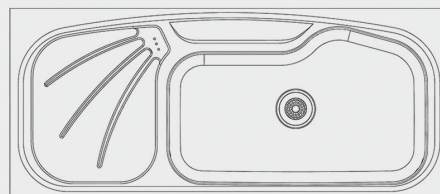

Sink

COLLECTION

Sink

COLLECTION

This minimalist sink has been cleverly designed to achieve the maximum amount possible from a single blow, owing to a small ledge recessed into the side of the sink

L:85
W: 52
H:17

PS -121

L:48
W: 48
H:16.5

PS -116

L:80
W: 52
H:19

PS -107

L: 85
W: 52
H: 22.5

PS -130

L:120
W: 52
H:19