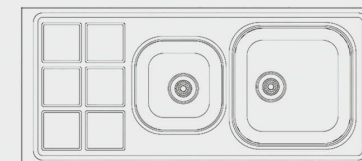

Sink

COLLECTION

This minimalist sink has been cleverly designed to achieve the maximum amount possible from a single blow, owing to a small ledge recessed into the side of the sink

L: 105
W: 52
H:18,12.5

PS -106

L:120
W: 52
H: 21

PS -124

L:120
W: 52
H: 20.5

PS -117

L:105
W: 52
H:19,17.5

PS -118

2019 COLLECTION