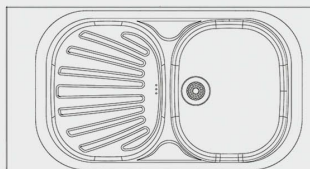

Sink

COLLECTION

Sink

COLLECTION

This minimalist sink has been cleverly designed to achieve the maximum amount possible from a single blow, owing to a small ledge recessed into the side of the sink

L:85
W: 52
H:17

PS -121

L:48
W: 48
H:16.5

PS -116

L:80
W: 52
H:19

PS -107

L: 85
W: 52
H: 22.5

PS -130

L:120
W: 52
H:19