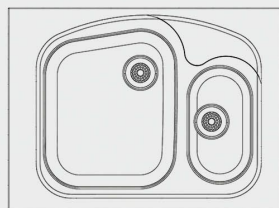

AMITIS

Sink

COLLECTION

L:50
W: 52
H:17.5

PS -131

L: 70
W: 52
H:18,12.5

PS -113

L:100
W: 52
H:19.5

Sink

COLLECTION

This minimalist sink has been cleverly designed to achieve the maximum amount possible from a single blow, owing to a small ledge recessed into the side of the sink

L: 70
W: 52
H:19.5

PS -114