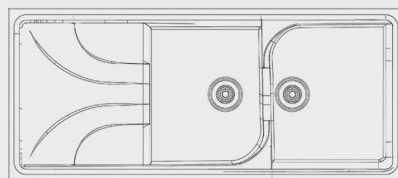

2019 COLLECTION

AMITIS

Sink

COLLECTION

L:120
W: 52
H: 22

PS -126

L:120
W: 52
H: 22

PS -127

Sink

COLLECTION

This minimalist sink has been cleverly designed to achieve the maximum amount possible from a single blow, owing to a small ledge recessed into the side of the sink

L: 105
W: 52
H:18,12.5