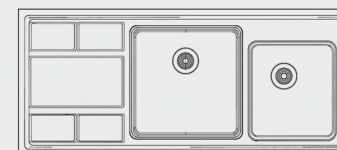

Sink

COLLECTION

This minimalist sink has been cleverly designed to achieve the maximum amount possible from a single blow, owing to a small ledge recessed into the side of the sink

L:120
W: 52
H:17.5,21.5