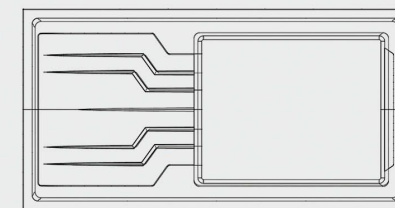

L:100
W: 52
H: 23