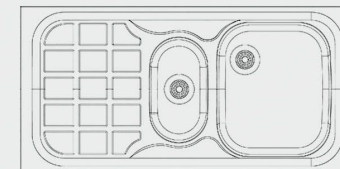

2019 COLLECTION

AMITIS

Sink

COLLECTION

L:120
W: 52
H: 22

PS -126

L:120
W: 52
H: 22

PS -127

Sink

COLLECTION

This minimalist sink has been cleverly designed to achieve the maximum amount possible from a single blow, owing to a small ledge recessed into the side of the sink

L: 105
W: 52
H:18,12.5