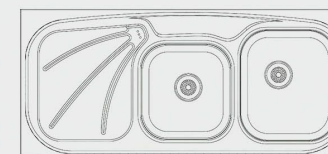

L:120
W: 52
H:19