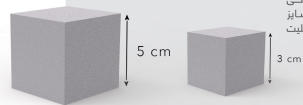

سنگ آمیتیس برای هر نوع سلیقه ای طراحی شده است و در دو سایز لبه سات و سات قابلت تولید دارد.

WWW.AMITIS.ORG